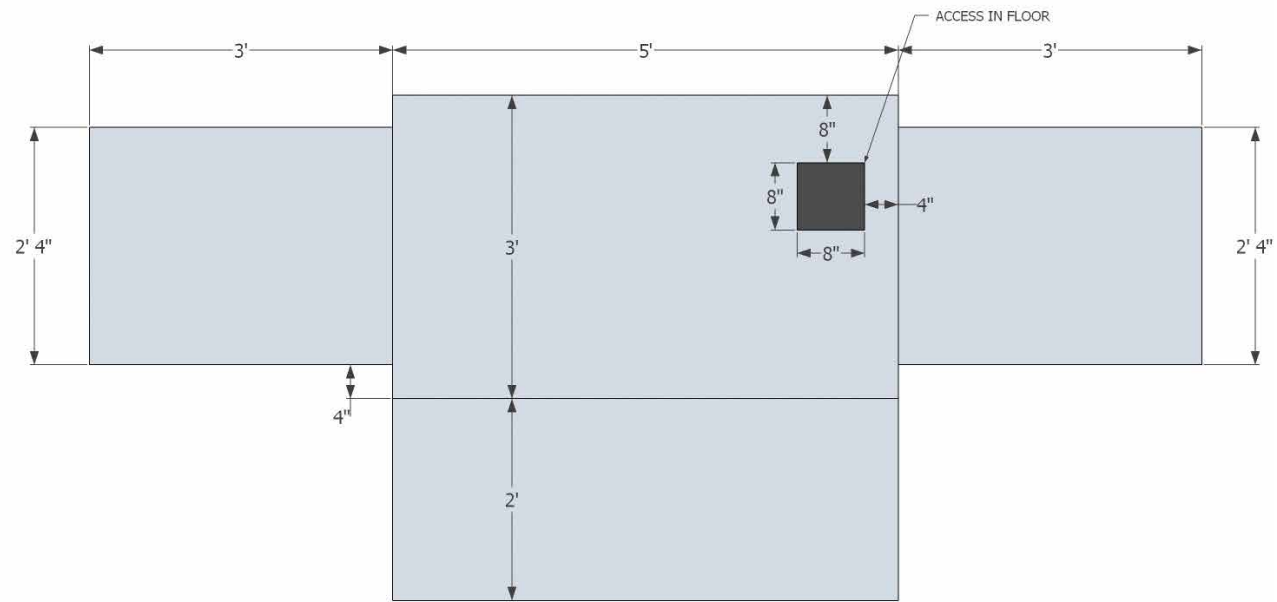

WEXFORD SPECIFICATIONS

FIREPLACE

70580130 •
Wexford Fireplace Weston Gascony Tan / Old World Gascony Tan BS+TP

70580029 •
Wexford Gas NG Fireplace Weston Gascony Tan / Old World Gascony Tan BS+TP

Approximate Weight:
Bottom Unit-3943 lbs.
Top Unit-3100 lbs.

Rough Dimensions:
3'D X 5'W X 9'6"H