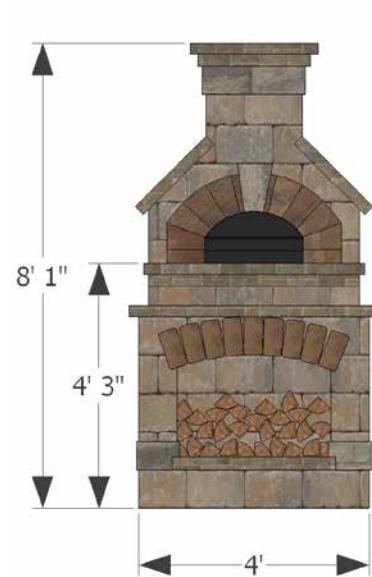

BRISTOL SPECIFICATIONS

BRICK OVEN

70583280 •
Bristol Brick Oven Weston Gascony Tan /
Urbana Ashbury Haze BS+TP

70580205 •
Bristol Brick Oven Weston Cotswold Mist
/ Urbana Brookstone Slate BS+TP

Approximate Weight:
Bottom Unit-3015 lbs.
Top Unit-3485 lbs.

Rough Dimensions:
4'D X 4'W X 8'1"H

GRILL ISLAND

70300074 •
Bristol Grill Island
Weston Gascony Tan / Arbel Ashbury Haze

70306098 •
Bristol Grill Island
Weston Cotswold Mist / Arbel Brookstone Slate

70580297 •
AOG 36" Grill

70580322 •
AOG 30" Double Access
Stainless Steel Doors

Approximate Weight:
3834 lbs.

Rough Dimensions:
3'D X 6'4"W X 4'4"H

Includes:
3 Burner 36" Grill

Includes:
30" Double door