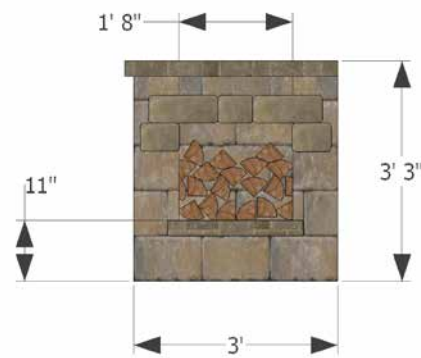

WOOD BOXES

70580391 •
Wexford Wood Boxes (Pair)
Weston Gascony Tan / Old World Gascony Tan

Approximate Weight Per Box:
1900 lbs.

Rough Dimensions:
2'4"D X 3'W X 3'3"H