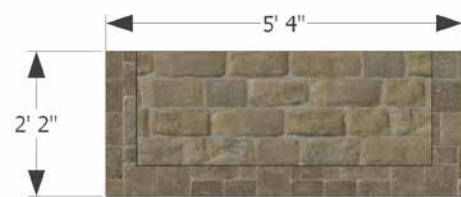

WEXFORD SPECIFICATIONS

FIREPLACE

70580130 •
Wexford Fireplace Weston Gascony Tan / Old World Gascony Tan BS+TP

70580029 •
Wexford Gas NG Fireplace Weston Gascony Tan / Old World Gascony Tan BS+TP

Approximate Weight:
Bottom Unit-3943 lbs.
Top Unit-3100 lbs.

Rough Dimensions:
3'D X 5'W X 9'6"H

WOOD BOXES

70580391 •
Wexford Wood Boxes (Pair)
Weston Gascony Tan / Old World Gascony Tan

Approximate Weight Per Box:
1900 lbs.

Rough Dimensions:
2'4"D X 3'W X 3'3"H

STRAIGHT HEARTH

70583269 •
Wexford Straight Hearth
Weston Gascony Tan / Old World Gascony Tan

Approximate Weight:
1160 lbs.

Rough Dimensions:
2'D X 5'W X 11"H