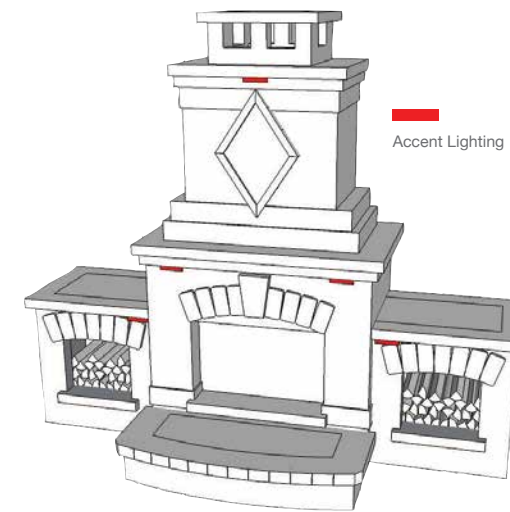

FIRE MAGIC PREMIUM REFRIGERATOR
3590-DR
20"W X 21 1/4"D X 34 1/8"H

FIRE MAGIC BAR CADDY
1D-S0
14 1/4"W X 23 3/4"D X 12"H

Create a space you'll enjoy just as much at night as during the day by adding lighting accents.

LIGHTING UPGRADES

LIGHTING LOCATIONS FOR FIREPLACE SET

LIGHTING LOCATIONS FOR BRICK OVEN

LIGHTING LOCATIONS FOR GRILL ISLAND

* Lighting accents shown may not be available. Consult your sales representative.