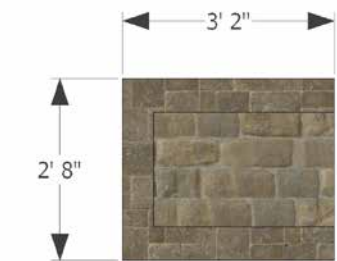

WOOD BOXES

70580391 •
Wexford Wood Boxes (Pair)
Weston Gascony Tan / Old World Gascony Tan

Approximate Weight Per Box:
1900 lbs.

Rough Dimensions:
2'4"D X 3'W X 3'3"H