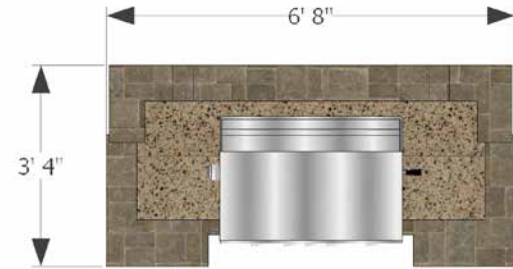

BRISTOL SPECIFICATIONS

BRICK OVEN

70583280 •
Bristol Brick Oven Weston Gascony Tan /
Urbana Ashbury Haze BS+TP

70580205 •
Bristol Brick Oven Weston Cotswold Mist
/ Urbana Brookstone Slate BS+TP

Approximate Weight:
Bottom Unit-3015 lbs.
Top Unit-3485 lbs.

Rough Dimensions:
4'D X 4'W X 8'1"H

GRILL ISLAND

70300074 •
Bristol Grill Island
Weston Gascony Tan / Arbel Ashbury Haze

70306098 •
Bristol Grill Island
Weston Cotswold Mist / Arbel Brookstone Slate

70580297 •
AOG 36" Grill

70580322 •
AOG 30" Double Access
Stainless Steel Doors

Approximate Weight:
3834 lbs.

Rough Dimensions:
3'D X 6'4"W X 4'4"H

Includes:
3 Burner 36" Grill

Includes:
30" Double door