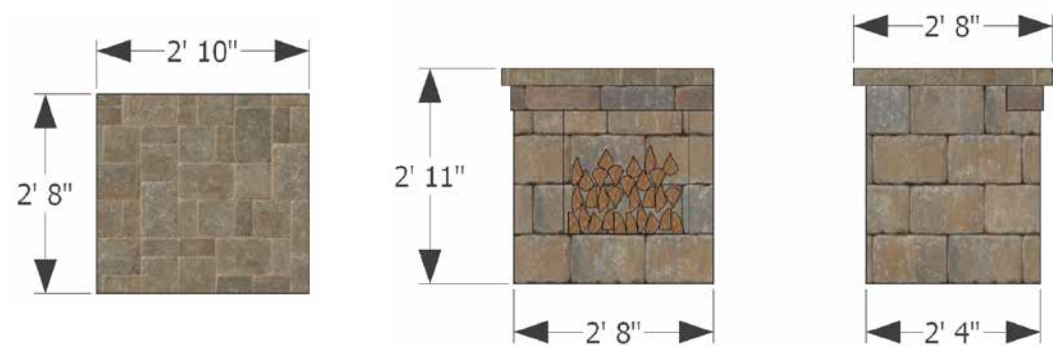

BRIGHTON SPECIFICATIONS