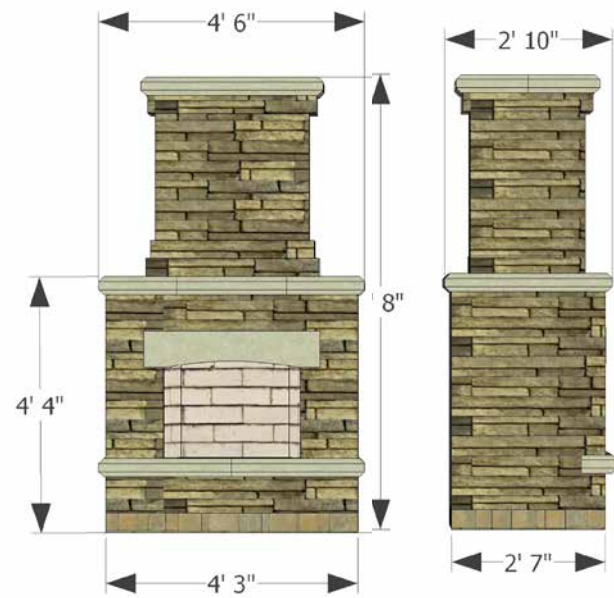

****The following measurements are a suggestion. Always check your local building codes first.**

Top View

Side View

3D View

BORDEAUX SPECIFICATIONS

FIREPLACE

70300791 •
Bordeaux Builder Wood Fireplace Base
+ Top / Lamina Avondale