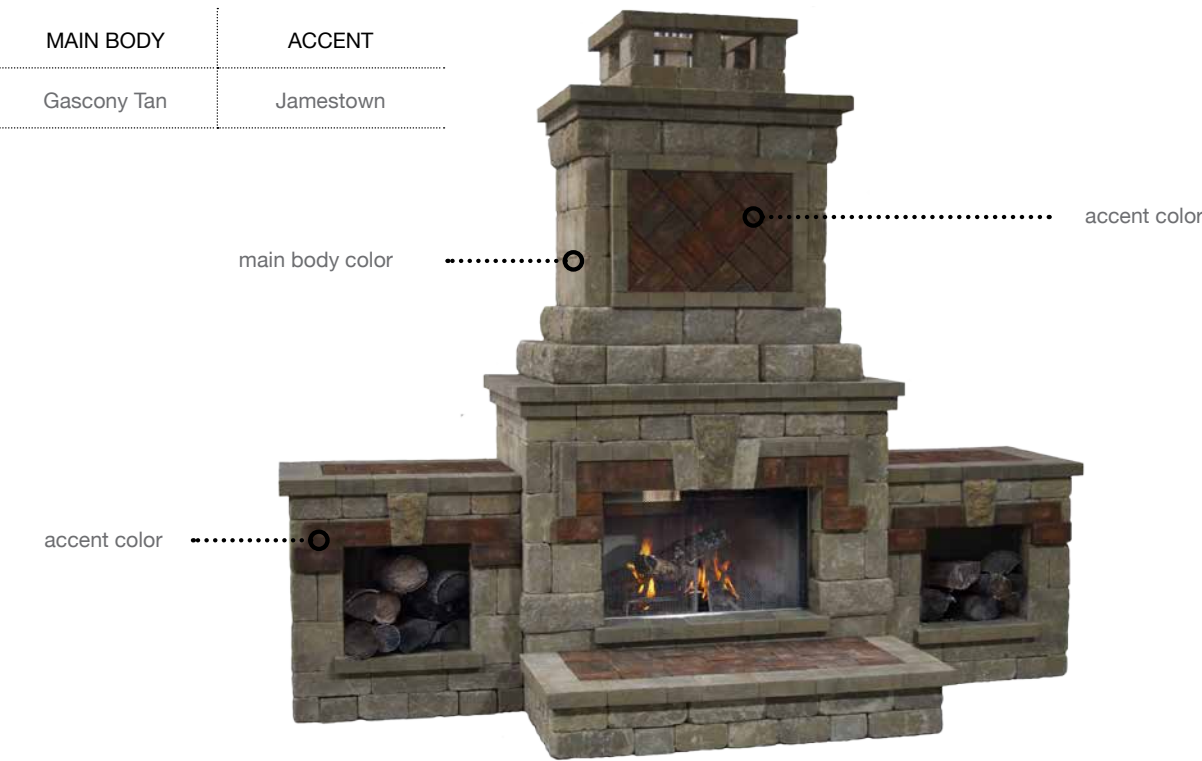

JAMESTOWN

AVAILABLE COLORS*

MAIN BODY	ACCENT
Gascony Tan	Jamestown