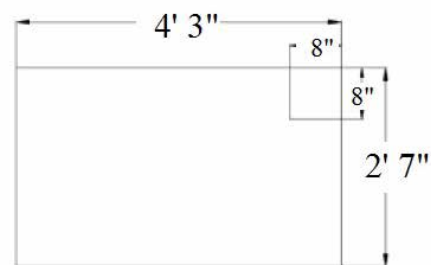

BORDEAUX

(A) FIREPLACE
 Rough Dimensions:
 2' 7"D X 4'3"W X 8'H

(B) GRILL ISLAND
(Not Shown)
 Rough Dimensions:
 2' 6"D X 5' 11"W X 3'5"H

AVAILABLE COLORS*

MAIN BODY	ACCENT
Avondale	Buff

AVONDALE (LAMINA®)

****The following measurements are a suggestion. Always check your local building codes first.**

Top View

Side View

3D View

BORDEAUX SPECIFICATIONS

FIREPLACE

70300791 •
Bordeaux Builder Wood Fireplace Base
+ Top / Lamina Avondale