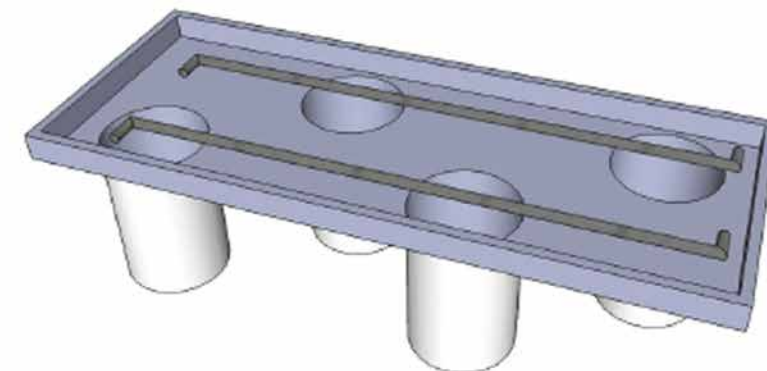

****The following measurements are a suggestion. Always check your local building codes first.**

Top View

Side View

3D View

BORDEAUX SPECIFICATIONS

FIREPLACE

70300791 •
Bordeaux Builder Wood Fireplace Base
+ Top / Lamina Avondale