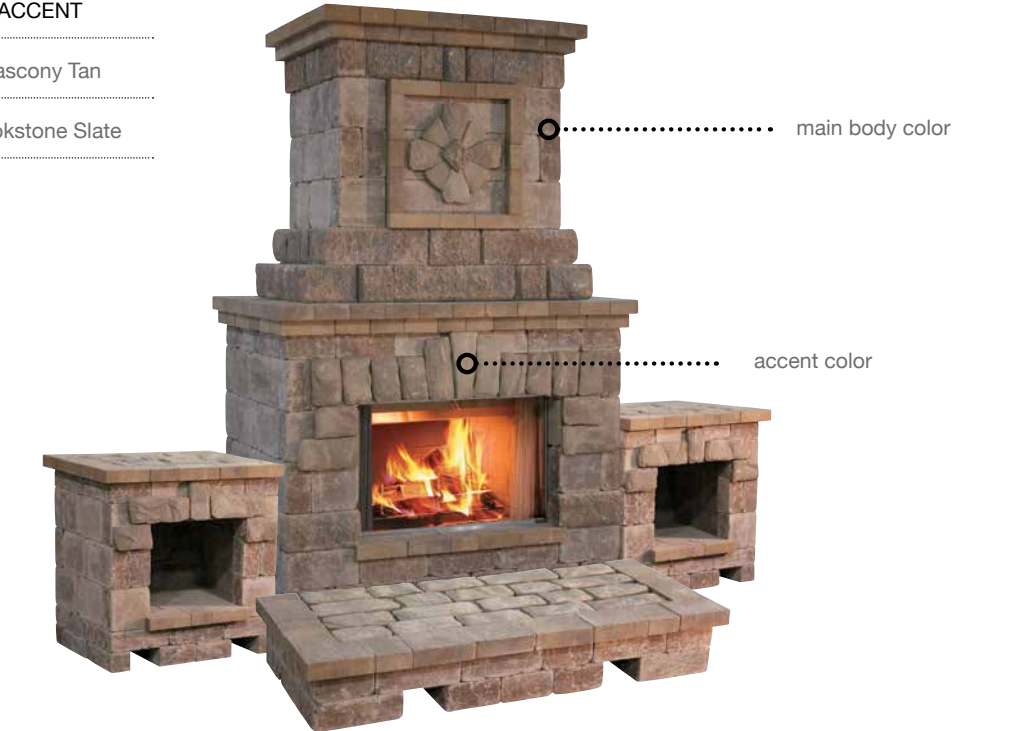

WEXFORD

AVAILABLE COLORS*

MAIN BODY	ACCENT
Gascony Tan	Gascony Tan
Cotswold Mist	Brookstone Slate