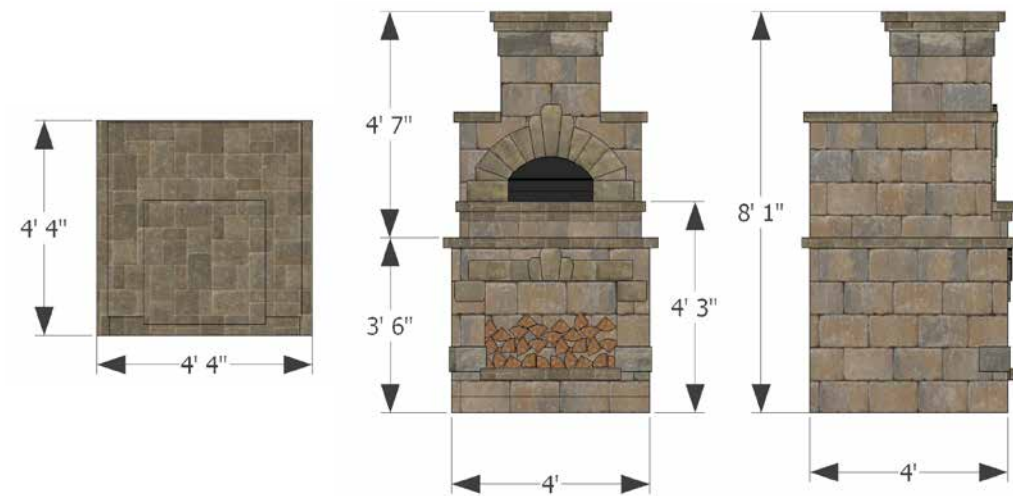

WEXFORD SPECIFICATIONS

BRICK OVEN

70580396 •
Wexford Brick Oven Weston
Gascony Tan / Old World Gascony Tan BS+TP

Approximate Weight:
Bottom Unit-3040 lbs.
Top Unit-3800 lbs.

Rough Dimensions:
4'D X 4'W X 8'1\"/>