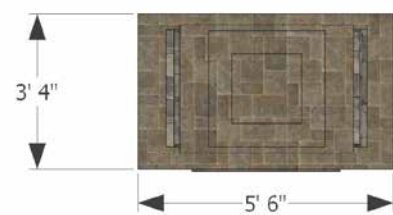

BRISTOL SPECIFICATIONS

FIREPLACE

- **70580261**
  Bristol Fireplace Weston Gascony Tan / Arbel Ashbury Haze BS+TP
- **70580312**
  Bristol Fireplace Weston Cotswold Mist / Arbel Brookstone Slate BS+TP
- **70306001**
  Bristol Gas NG Fireplace Weston Gascony Tan / Arbel Ashbury Haze BS+TP
- **70300198**
  Bristol Gas NG Fireplace Weston Cotswold Mist / Arbel Brookstone Slate BS+TP

Approximate Weight:
Bottom Unit-3935 lbs.
Top Unit-3100 lbs.

Rough Dimensions:
3'D X 5'W X 9'6"H

Please Note:
The NG and LP are special order units and may have an increased lead time. Contact your representative for info.

WOOD BOXES

- **70580334**
  Bristol Wood Boxes (Pair) Weston Gascony Tan / Urbana Ashbury Haze
- **70580534**
  Bristol Wood Boxes (Pair) Weston Cotswold Mist / Urbana Brookstone Slate

Approximate Weight Per Box:
1900 lbs.

Rough Dimensions:
2'4"D X 3'W X 3'3"H

ARCHED HEARTH

- **70580262**
  Bristol Arched Hearth Weston Gascony Tan / Arbel Ashbury Haze
- **70580309**
  Bristol Arched Hearth Weston Cotswold Mist / Arbel Brookstone Slate

Approximate Weight:
1080 lbs.

Rough Dimensions:
2'D X 5'W X 11"H