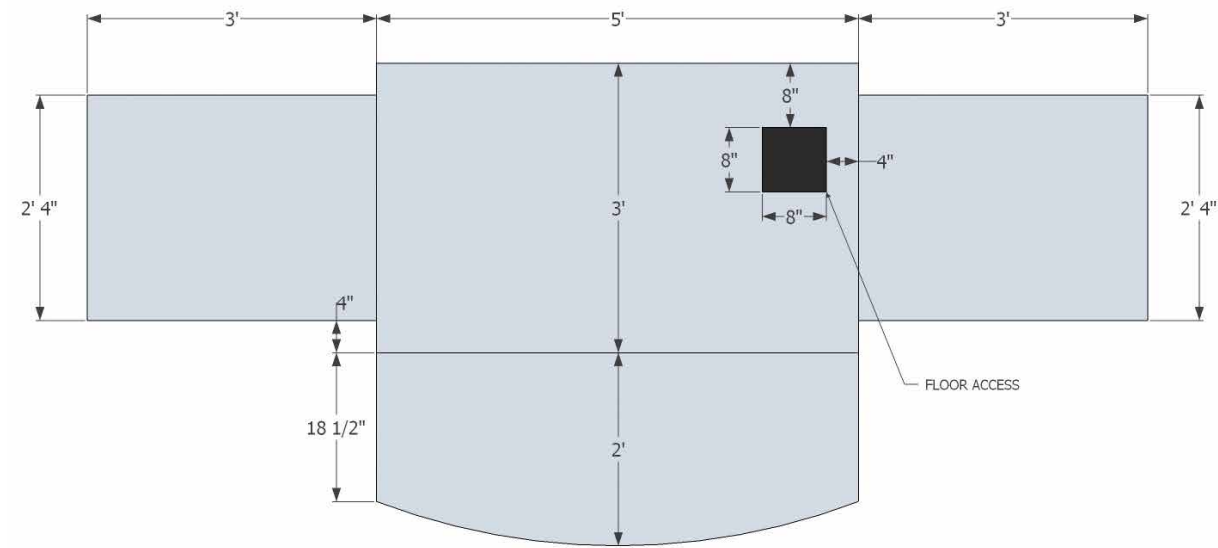

BRISTOL SPECIFICATIONS

FIREPLACE

- **70580261**
  Bristol Fireplace Weston Gascony Tan / Arbel Ashbury Haze BS+TP
- **70580312**
  Bristol Fireplace Weston Cotswold Mist / Arbel Brookstone Slate BS+TP
- **70306001**
  Bristol Gas NG Fireplace Weston Gascony Tan / Arbel Ashbury Haze BS+TP
- **70300198**
  Bristol Gas NG Fireplace Weston Cotswold Mist / Arbel Brookstone Slate BS+TP

Approximate Weight:
Bottom Unit-3935 lbs.
Top Unit-3100 lbs.

Rough Dimensions:
3'D X 5'W X 9'6"H

Please Note:
The NG and LP are special order units and may have an increased lead time. Contact your representative for info.