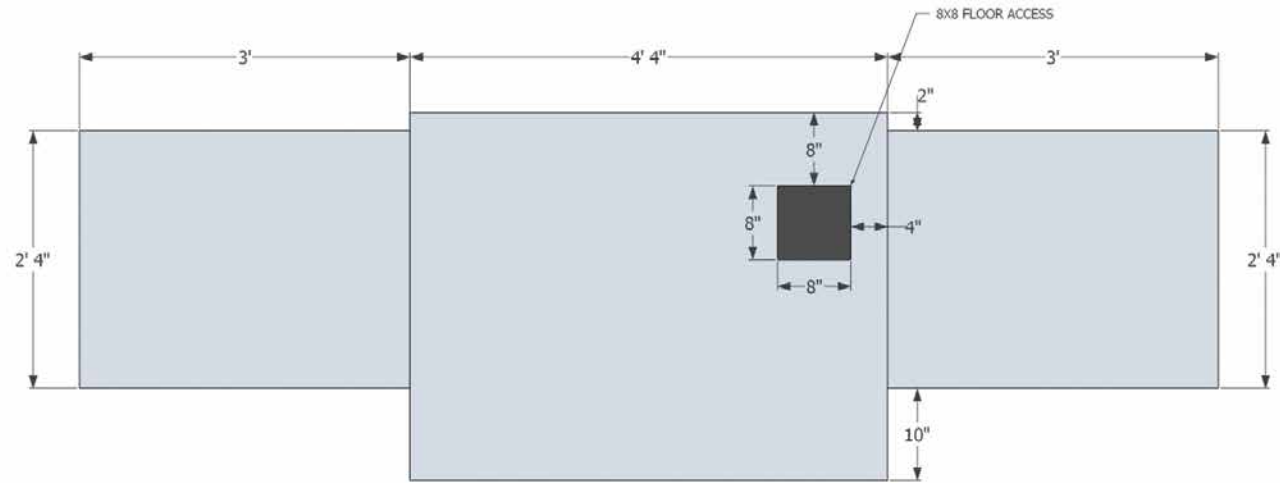

BRIGHTON SPECIFICATIONS