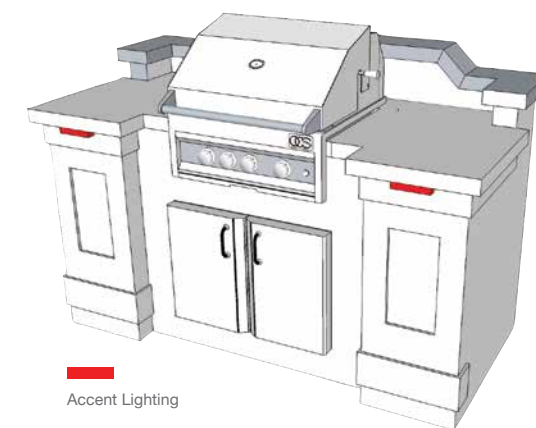

LIGHTING LOCATIONS FOR GRILL ISLAND

* Lighting accents shown may not be available. Consult your sales representative.