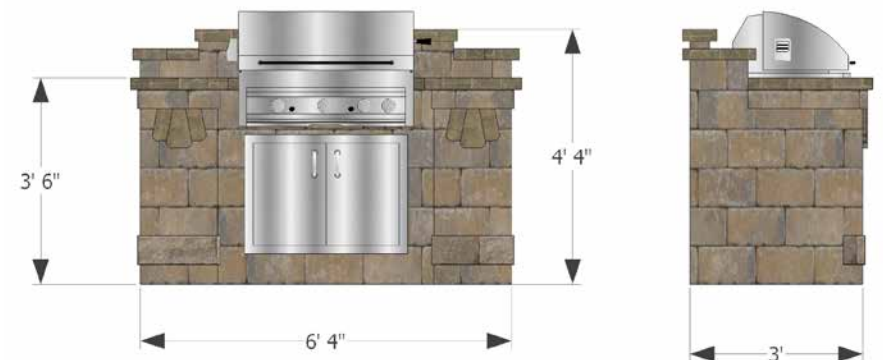

WEXFORD SPECIFICATIONS

BRICK OVEN

70580396 •
Wexford Brick Oven Weston
Gascony Tan / Old World Gascony Tan BS+TP

Approximate Weight:
Bottom Unit-3040 lbs.
Top Unit-3800 lbs.

Rough Dimensions:
4'D X 4'W X 8'1\"/>