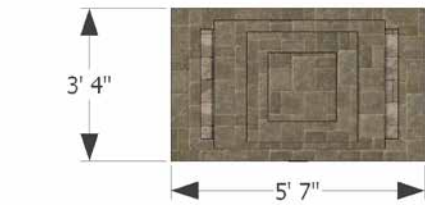

WOOD BOXES

70580391 •
Wexford Wood Boxes (Pair)
Weston Gascony Tan / Old World Gascony Tan

Approximate Weight Per Box:
1900 lbs.

Rough Dimensions:
2'4"D X 3'W X 3'3"H