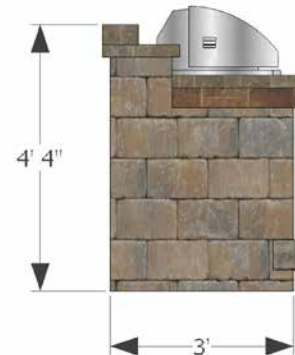

BRISTOL SPECIFICATIONS

BRICK OVEN

70583280 •
Bristol Brick Oven Weston Gascony Tan /
Urbana Ashbury Haze BS+TP

70580205 •
Bristol Brick Oven Weston Cotswold Mist
/ Urbana Brookstone Slate BS+TP

Approximate Weight:
Bottom Unit-3015 lbs.
Top Unit-3485 lbs.

Rough Dimensions:
4'D X 4'W X 8'1"H

GRILL ISLAND

70300074 •
Bristol Grill Island
Weston Gascony Tan / Arbel Ashbury Haze

70306098 •
Bristol Grill Island
Weston Cotswold Mist / Arbel Brookstone Slate

70580297 •
AOG 36" Grill

70580322 •
AOG 30" Double Access
Stainless Steel Doors

Approximate Weight:
3834 lbs.

Rough Dimensions:
3'D X 6'4"W X 4'4"H

Includes:
3 Burner 36" Grill

Includes:
30" Double door