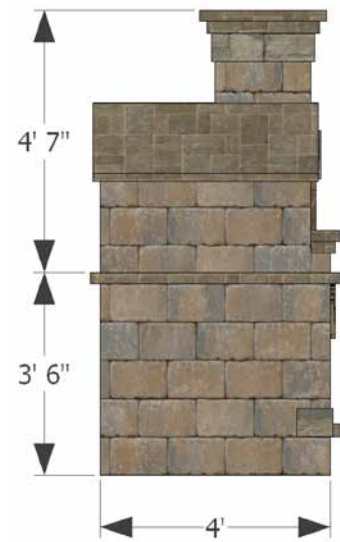

BRISTOL SPECIFICATIONS

BRICK OVEN

70583280 •
Bristol Brick Oven Weston Gascony Tan /
Urbana Ashbury Haze BS+TP

70580205 •
Bristol Brick Oven Weston Cotswold Mist
/ Urbana Brookstone Slate BS+TP

Approximate Weight:
Bottom Unit-3015 lbs.
Top Unit-3485 lbs.

Rough Dimensions:
4'D X 4'W X 8'1"H

GRILL ISLAND

70300074 •
Bristol Grill Island
Weston Gascony Tan / Arbel Ashbury Haze

70306098 •
Bristol Grill Island
Weston Cotswold Mist / Arbel Brookstone Slate

70580297 •
AOG 36" Grill

70580322 •
AOG 30" Double Access
Stainless Steel Doors

Approximate Weight:
3834 lbs.

Rough Dimensions:
3'D X 6'4"W X 4'4"H

Includes:
3 Burner 36" Grill

Includes:
30" Double door