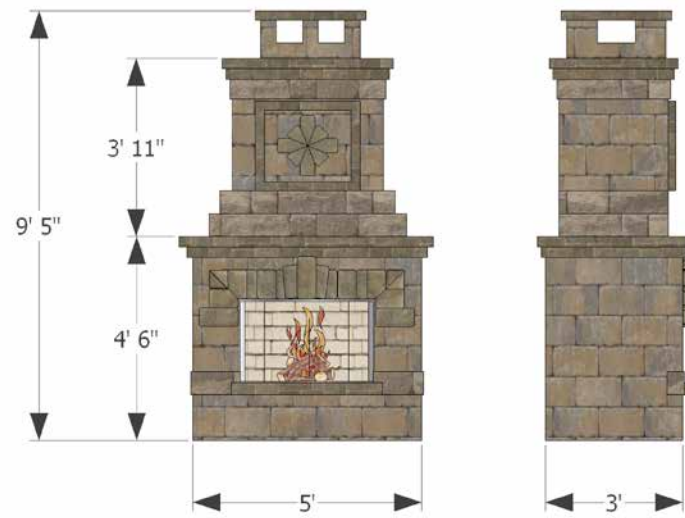

WOOD BOXES

70580391 •
Wexford Wood Boxes (Pair)
Weston Gascony Tan / Old World Gascony Tan

Approximate Weight Per Box:
1900 lbs.

Rough Dimensions:
2'4"D X 3'W X 3'3"H

STRAIGHT HEARTH

70583269 •
Wexford Straight Hearth
Weston Gascony Tan / Old World Gascony Tan

Approximate Weight:
1160 lbs.

Rough Dimensions:
2'D X 5'W X 11"H