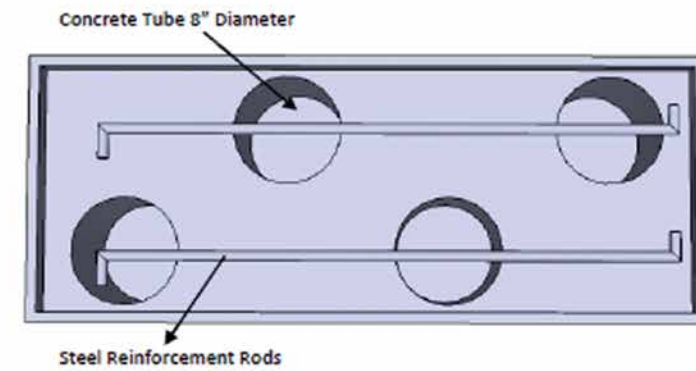

Typical Cross Section for Concrete Pad Installation

**The following measurements are a suggestion. Always check your local building codes first.

Top View