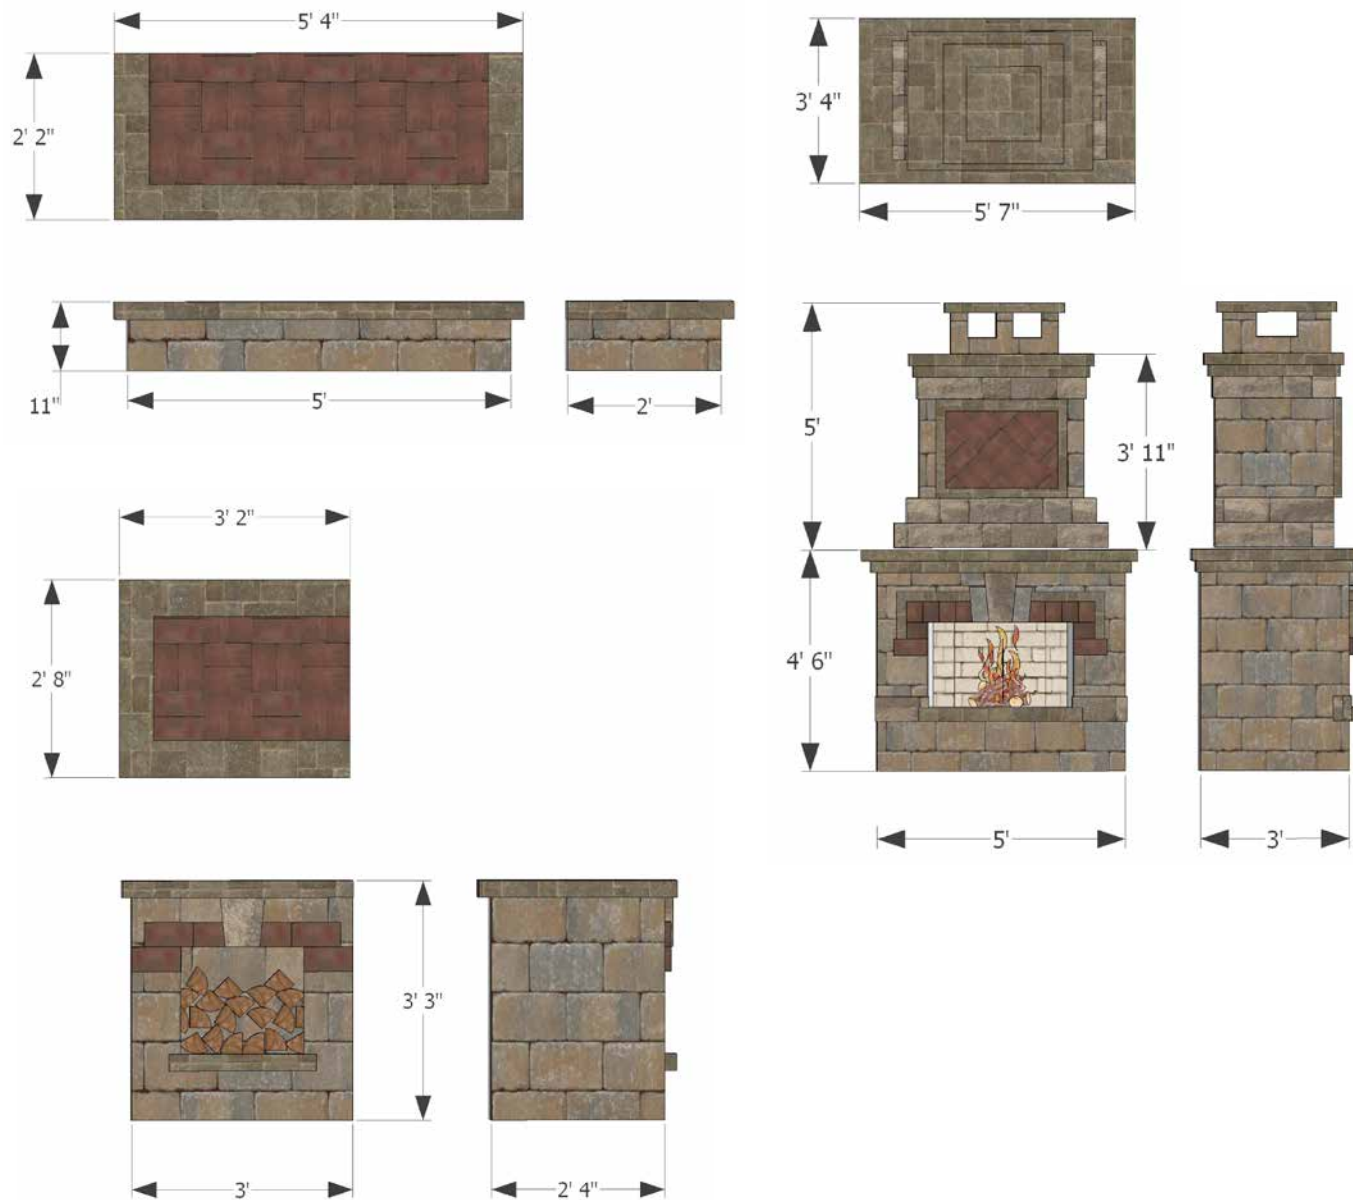

JAMESTOWN SPECIFICATIONS