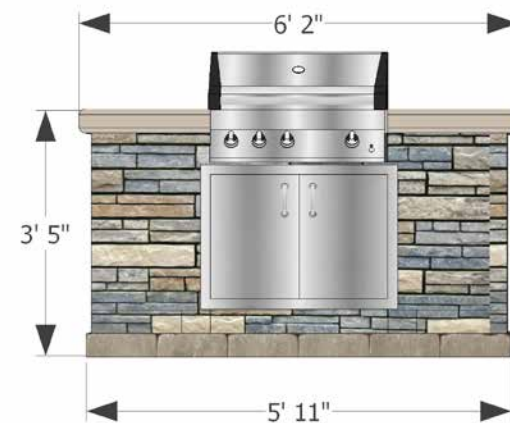

****The following measurements are a suggestion. Always check your local building codes first.**

Top View

Side View

3D View

BORDEAUX SPECIFICATIONS

FIREPLACE

70300791 •
Bordeaux Builder Wood Fireplace Base
+ Top / Lamina Avondale