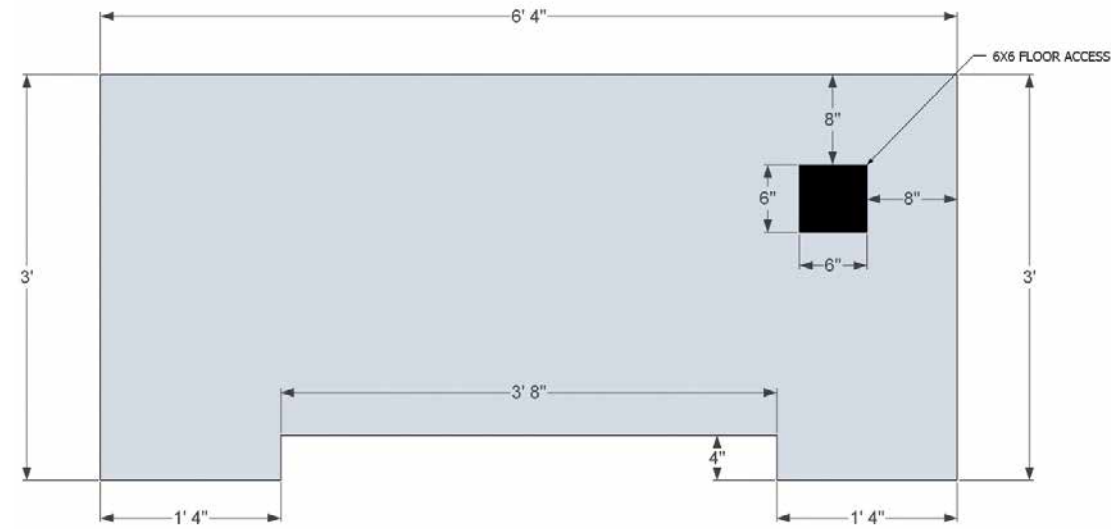

BRISTOL SPECIFICATIONS

BRICK OVEN

70583280 •
Bristol Brick Oven Weston Gascony Tan /
Urbana Ashbury Haze BS+TP

70580205 •
Bristol Brick Oven Weston Cotswold Mist
/ Urbana Brookstone Slate BS+TP

Approximate Weight:
Bottom Unit-3015 lbs.
Top Unit-3485 lbs.

Rough Dimensions:
4'D X 4'W X 8'1"H

GRILL ISLAND

70300074 •
Bristol Grill Island
Weston Gascony Tan / Arbel Ashbury Haze

70306098 •
Bristol Grill Island
Weston Cotswold Mist / Arbel Brookstone Slate

70580297 •
AOG 36" Grill

70580322 •
AOG 30" Double Access
Stainless Steel Doors

Approximate Weight:
3834 lbs.

Rough Dimensions:
3'D X 6'4"W X 4'4"H

Includes:
3 Burner 36" Grill

Includes:
30" Double door