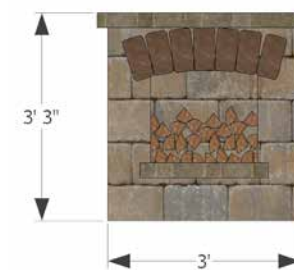

BRISTOL SPECIFICATIONS

FIREPLACE

- **70580261**
  Bristol Fireplace Weston Gascony Tan / Arbel Ashbury Haze BS+TP
- **70580312**
  Bristol Fireplace Weston Cotswold Mist / Arbel Brookstone Slate BS+TP
- **70306001**
  Bristol Gas NG Fireplace Weston Gascony Tan / Arbel Ashbury Haze BS+TP
- **70300198**
  Bristol Gas NG Fireplace Weston Cotswold Mist / Arbel Brookstone Slate BS+TP

Approximate Weight:
Bottom Unit-3935 lbs.
Top Unit-3100 lbs.

Rough Dimensions:
3'D X 5'W X 9'6"H

Please Note:
The NG and LP are special order units and may have an increased lead time. Contact your representative for info.

WOOD BOXES

- **70580334**
  Bristol Wood Boxes (Pair) Weston Gascony Tan / Urbana Ashbury Haze
- **70580534**
  Bristol Wood Boxes (Pair) Weston Cotswold Mist / Urbana Brookstone Slate

Approximate Weight Per Box:
1900 lbs.

Rough Dimensions:
2'4"D X 3'W X 3'3"H

ARCHED HEARTH

- **70580262**
  Bristol Arched Hearth Weston Gascony Tan / Arbel Ashbury Haze
- **70580309**
  Bristol Arched Hearth Weston Cotswold Mist / Arbel Brookstone Slate

Approximate Weight:
1080 lbs.

Rough Dimensions:
2'D X 5'W X 11"H