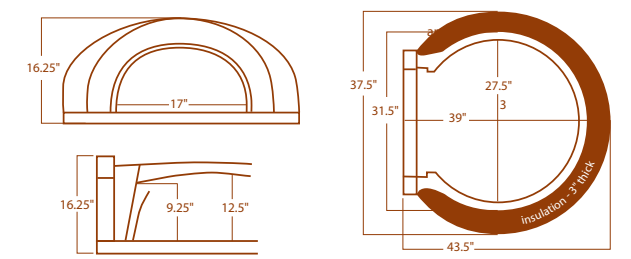

Brick ovens are perfect for any space. From a small city backyard to an expansive country retreat, a brick oven will give you an unparalleled outdoor experience.

BELGARD® BRICK OVENS

MODEL 750