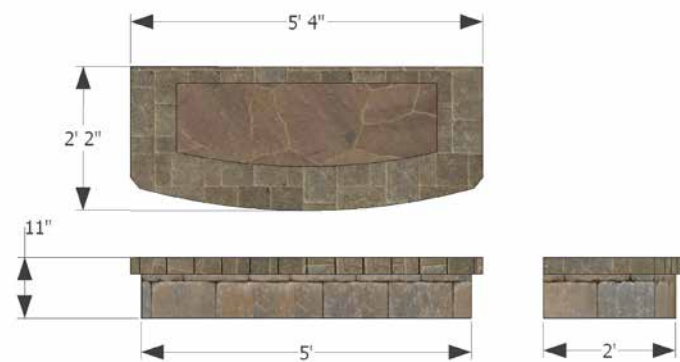

BRISTOL SPECIFICATIONS

FIREPLACE

- **70580261**
  Bristol Fireplace Weston Gascony Tan / Arbel Ashbury Haze BS+TP
- **70580312**
  Bristol Fireplace Weston Cotswold Mist / Arbel Brookstone Slate BS+TP
- **70306001**
  Bristol Gas NG Fireplace Weston Gascony Tan / Arbel Ashbury Haze BS+TP
- **70300198**
  Bristol Gas NG Fireplace Weston Cotswold Mist / Arbel Brookstone Slate BS+TP

Approximate Weight:
Bottom Unit-3935 lbs.
Top Unit-3100 lbs.

Rough Dimensions:
3'D X 5'W X 9'6"H

Please Note:
The NG and LP are special order units and may have an increased lead time. Contact your representative for info.

WOOD BOXES

- **70580334**
  Bristol Wood Boxes (Pair) Weston Gascony Tan / Urbana Ashbury Haze
- **70580534**
  Bristol Wood Boxes (Pair) Weston Cotswold Mist / Urbana Brookstone Slate

Approximate Weight Per Box:
1900 lbs.

Rough Dimensions:
2'4"D X 3'W X 3'3"H

ARCHED HEARTH

- **70580262**
  Bristol Arched Hearth Weston Gascony Tan / Arbel Ashbury Haze
- **70580309**
  Bristol Arched Hearth Weston Cotswold Mist / Arbel Brookstone Slate

Approximate Weight:
1080 lbs.

Rough Dimensions:
2'D X 5'W X 11"H