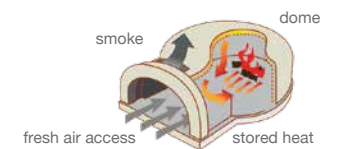

Radiant Heat