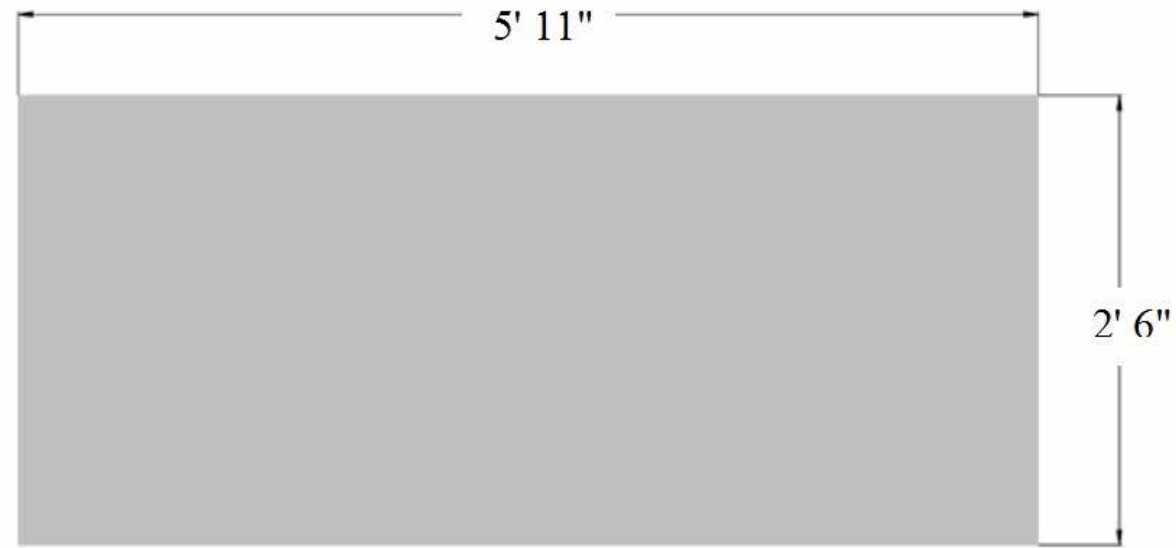

****The following measurements are a suggestion. Always check your local building codes first.**

Top View

Side View

3D View

BORDEAUX SPECIFICATIONS

FIREPLACE

70300791 •
Bordeaux Builder Wood Fireplace Base
+ Top / Lamina Avondale