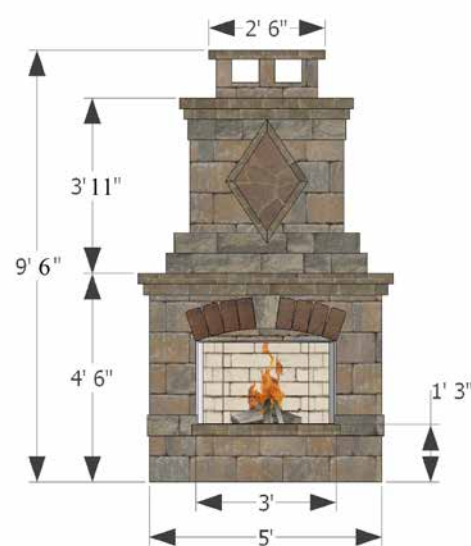

BRISTOL SPECIFICATIONS

FIREPLACE

- **70580261**
  Bristol Fireplace Weston Gascony Tan / Arbel Ashbury Haze BS+TP
- **70580312**
  Bristol Fireplace Weston Cotswold Mist / Arbel Brookstone Slate BS+TP
- **70306001**
  Bristol Gas NG Fireplace Weston Gascony Tan / Arbel Ashbury Haze BS+TP
- **70300198**
  Bristol Gas NG Fireplace Weston Cotswold Mist / Arbel Brookstone Slate BS+TP

Approximate Weight:
Bottom Unit-3935 lbs.
Top Unit-3100 lbs.

Rough Dimensions:
3'D X 5'W X 9'6"H

Please Note:
The NG and LP are special order units and may have an increased lead time. Contact your representative for info.

WOOD BOXES

- **70580334**
  Bristol Wood Boxes (Pair) Weston Gascony Tan / Urbana Ashbury Haze
- **70580534**
  Bristol Wood Boxes (Pair) Weston Cotswold Mist / Urbana Brookstone Slate

Approximate Weight Per Box:
1900 lbs.

Rough Dimensions:
2'4"D X 3'W X 3'3"H

ARCHED HEARTH

- **70580262**
  Bristol Arched Hearth Weston Gascony Tan / Arbel Ashbury Haze
- **70580309**
  Bristol Arched Hearth Weston Cotswold Mist / Arbel Brookstone Slate

Approximate Weight:
1080 lbs.

Rough Dimensions:
2'D X 5'W X 11"H