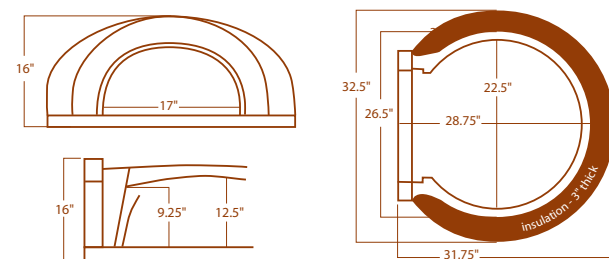

Brick ovens are perfect for any space. From a small city backyard to an expansive country retreat, a brick oven will give you an unparalleled outdoor experience.

BELGARD® BRICK OVENS

MODEL 500