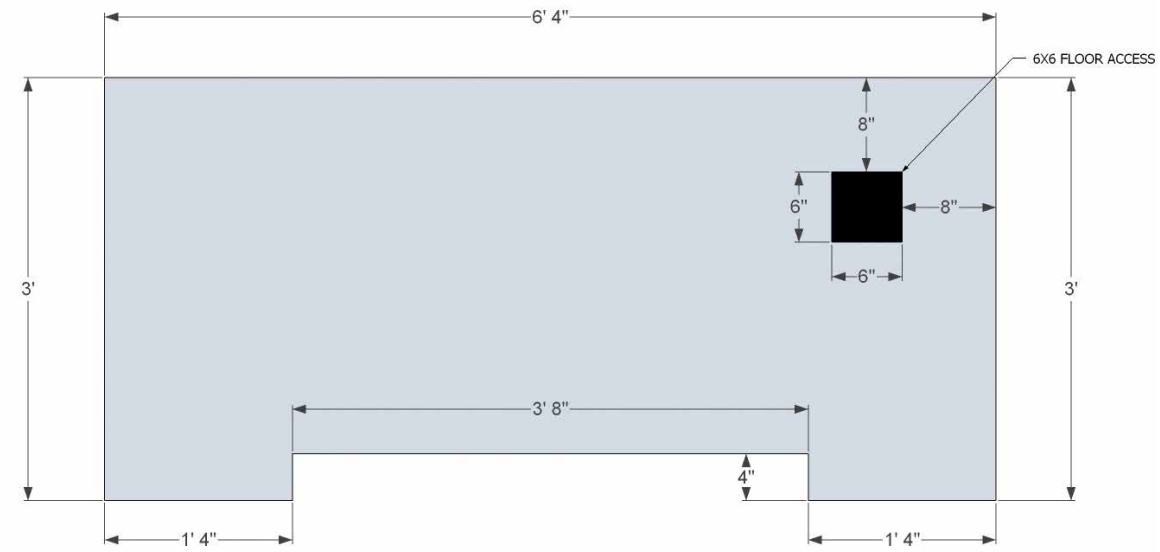

WEXFORD SPECIFICATIONS

BRICK OVEN

70580396 •
Wexford Brick Oven Weston
Gascony Tan / Old World Gascony Tan BS+TP

Approximate Weight:
Bottom Unit-3040 lbs.
Top Unit-3800 lbs.

Rough Dimensions:
4'D X 4'W X 8'1\"/>