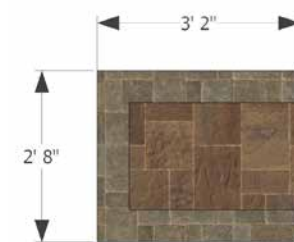

BRISTOL SPECIFICATIONS

FIREPLACE

- **70580261**
  Bristol Fireplace Weston Gascony Tan / Arbel Ashbury Haze BS+TP
- **70580312**
  Bristol Fireplace Weston Cotswold Mist / Arbel Brookstone Slate BS+TP
- **70306001**
  Bristol Gas NG Fireplace Weston Gascony Tan / Arbel Ashbury Haze BS+TP
- **70300198**
  Bristol Gas NG Fireplace Weston Cotswold Mist / Arbel Brookstone Slate BS+TP

Approximate Weight:
Bottom Unit-3935 lbs.
Top Unit-3100 lbs.

Rough Dimensions:
3'D X 5'W X 9'6"H

Please Note:
The NG and LP are special order units and may have an increased lead time. Contact your representative for info.

WOOD BOXES

- **70580334**
  Bristol Wood Boxes (Pair) Weston Gascony Tan / Urbana Ashbury Haze
- **70580534**
  Bristol Wood Boxes (Pair) Weston Cotswold Mist / Urbana Brookstone Slate

Approximate Weight Per Box:
1900 lbs.

Rough Dimensions:
2'4"D X 3'W X 3'3"H

ARCHED HEARTH

- **70580262**
  Bristol Arched Hearth Weston Gascony Tan / Arbel Ashbury Haze
- **70580309**
  Bristol Arched Hearth Weston Cotswold Mist / Arbel Brookstone Slate

Approximate Weight:
1080 lbs.

Rough Dimensions:
2'D X 5'W X 11"H