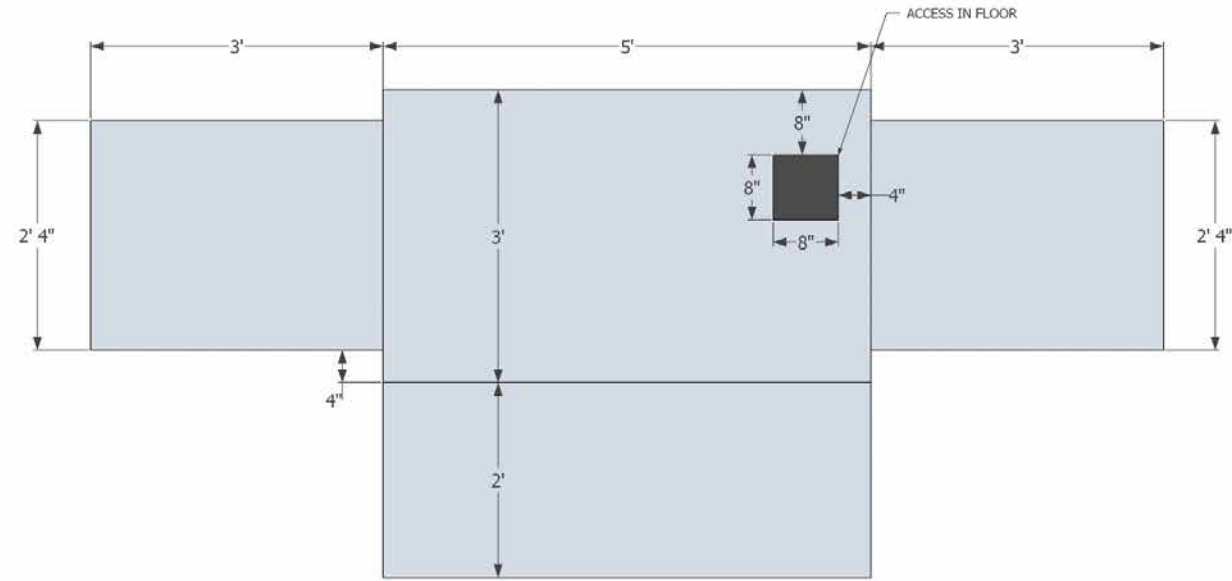

JAMESTOWN SPECIFICATIONS